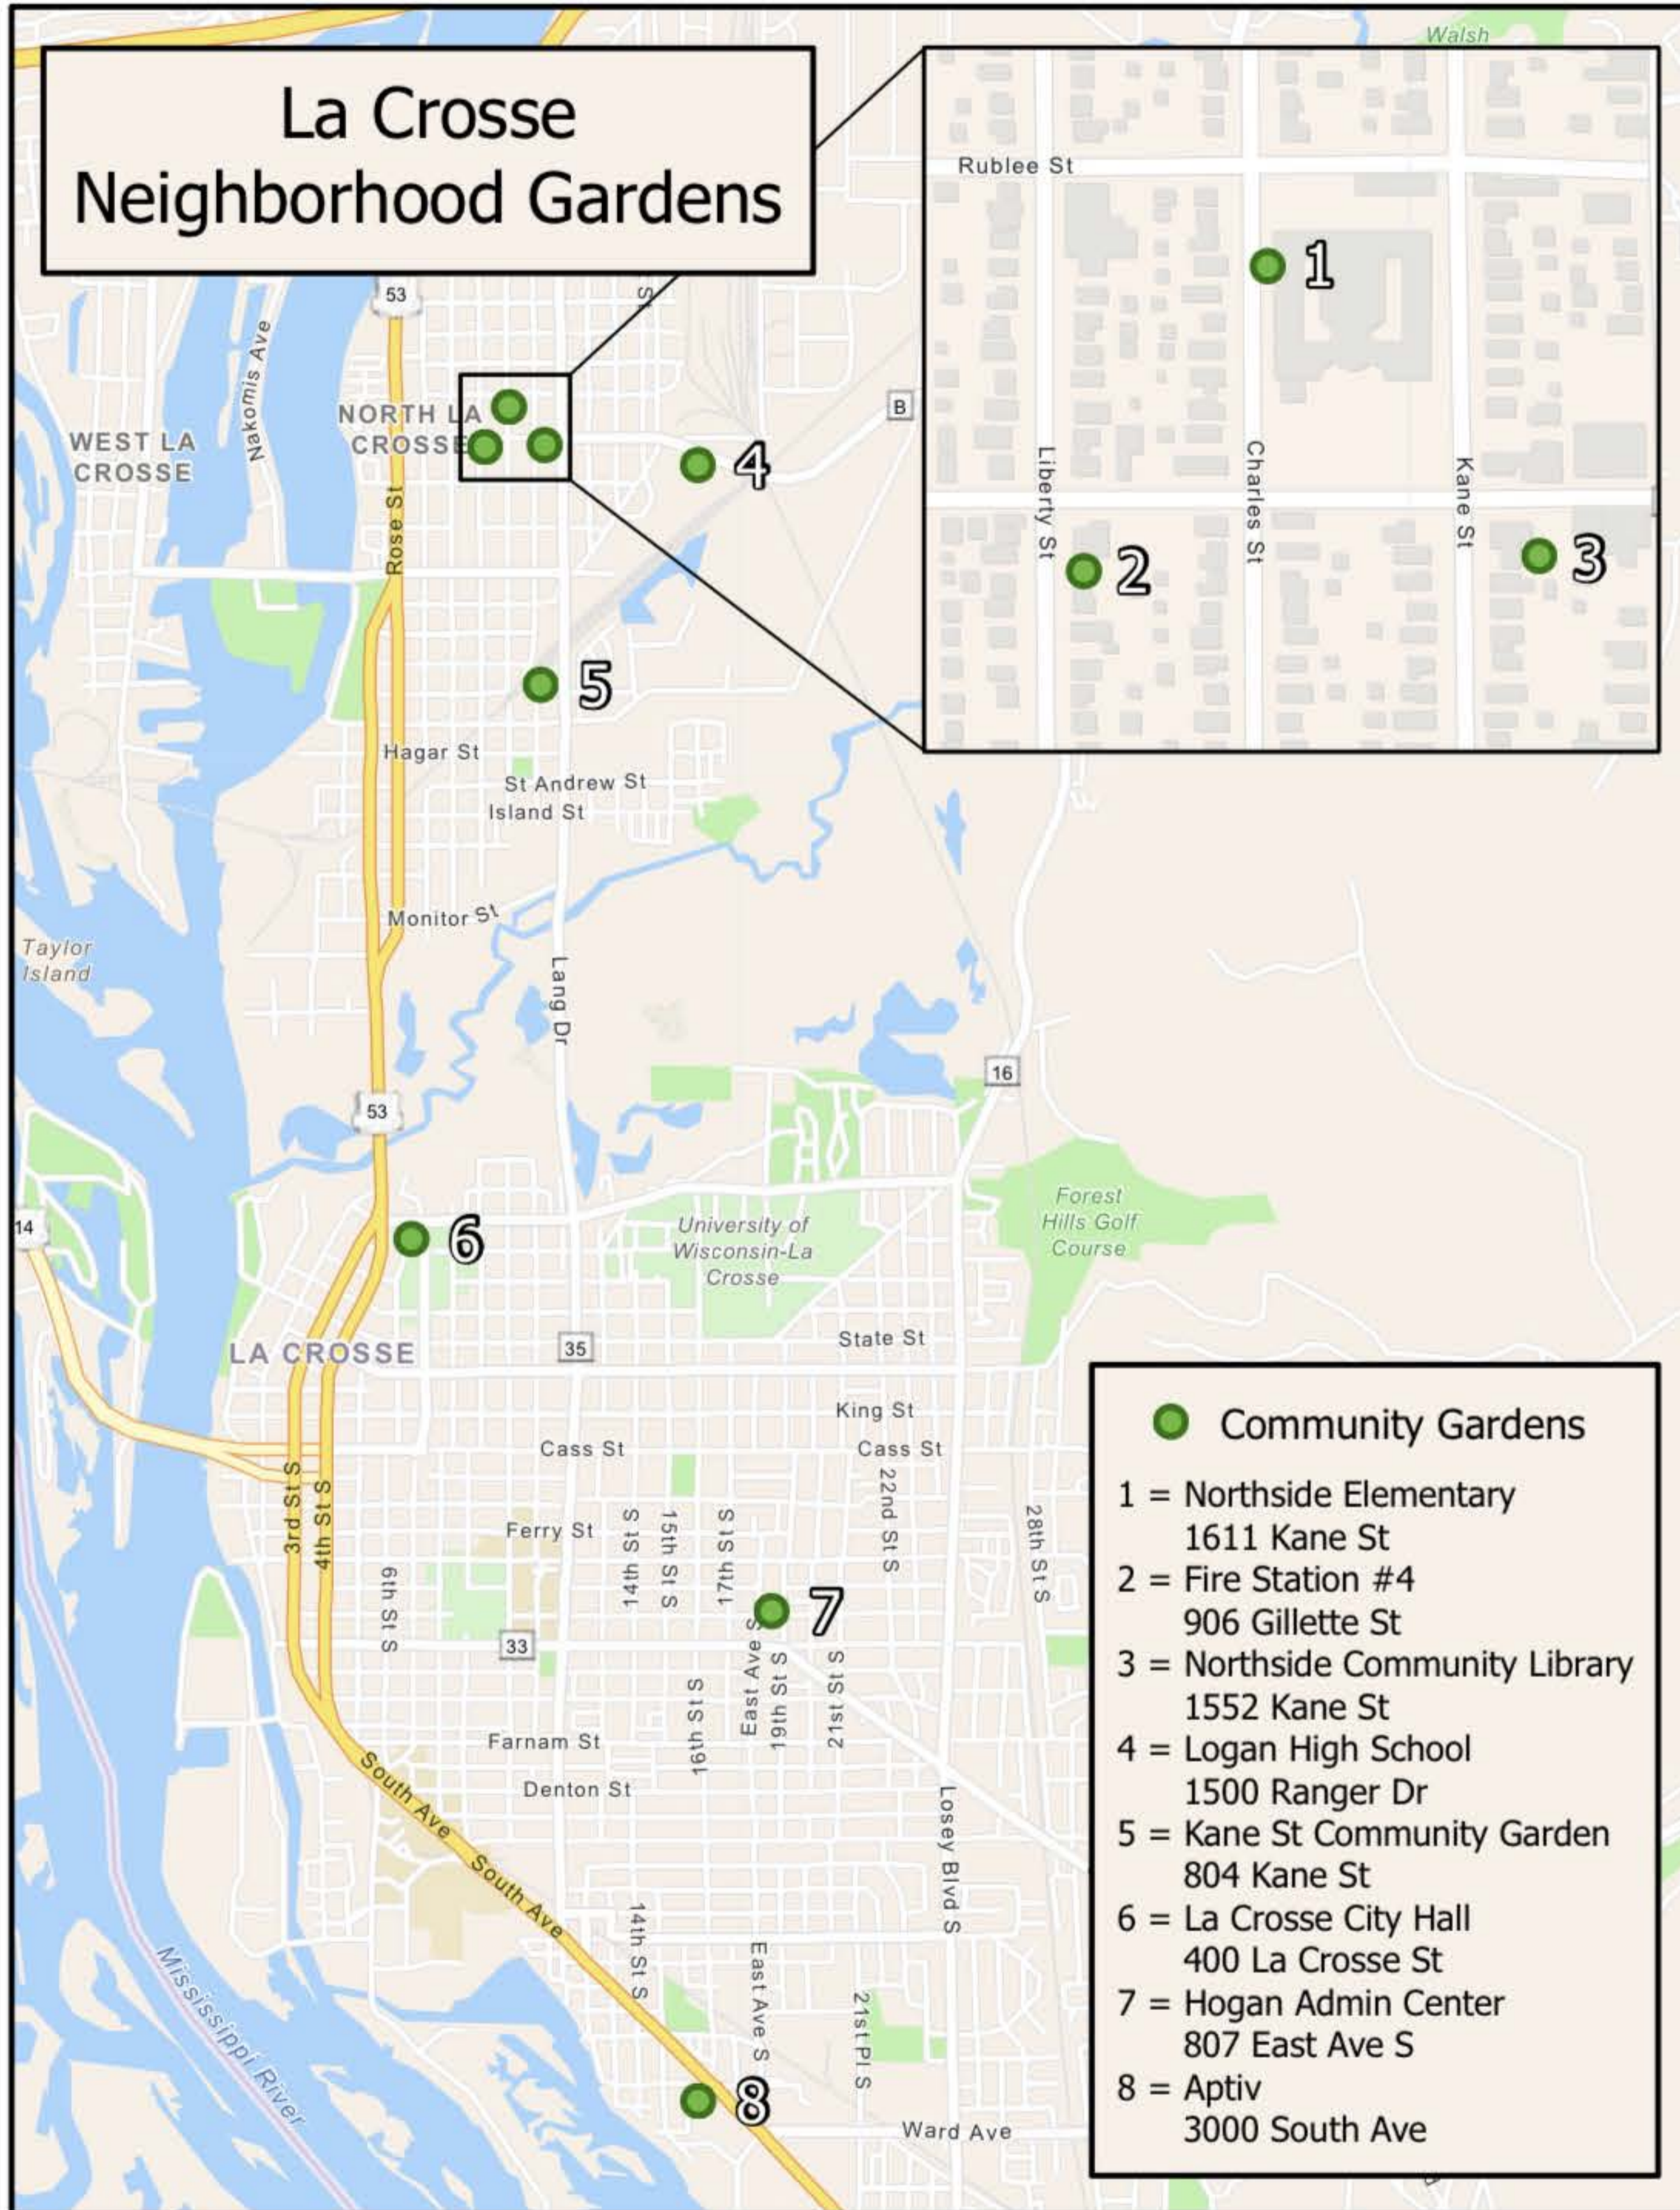

La Crosse Neighborhood Gardens

Logan
High School

Call or Text 608-315-2693